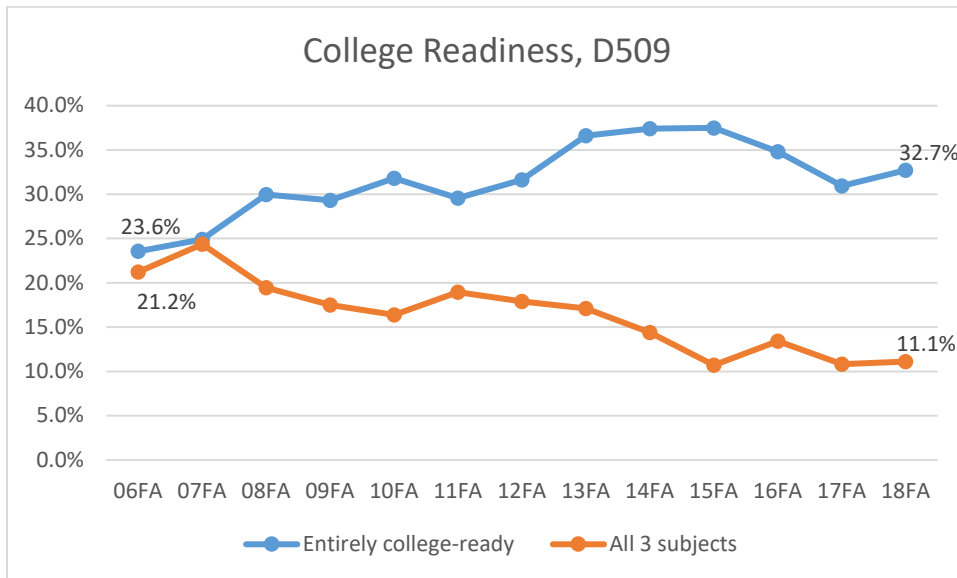

The following charts illustrate college readiness rate trends for students from District 509 high schools who enroll at Elgin Community College.

Source: Alliance College Readiness Rates, fall 2018

Source: Alliance College Readiness Rates, fall 2018