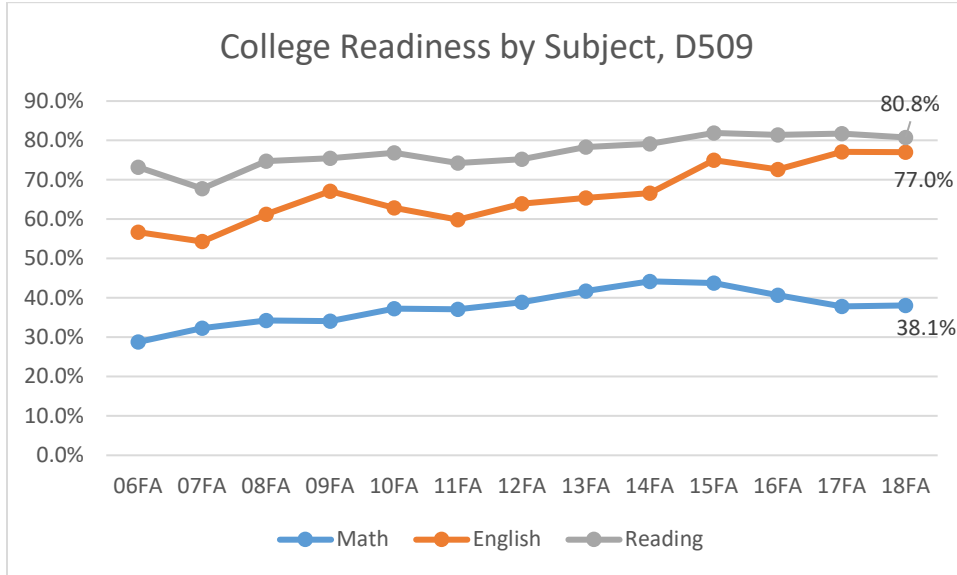

The following charts illustrate college readiness rate trends for students from District 509 high schools who enroll at Elgin Community College.

Source: Alliance College Readiness Rates, fall 2018

Source: Alliance College Readiness Rates, fall 2018